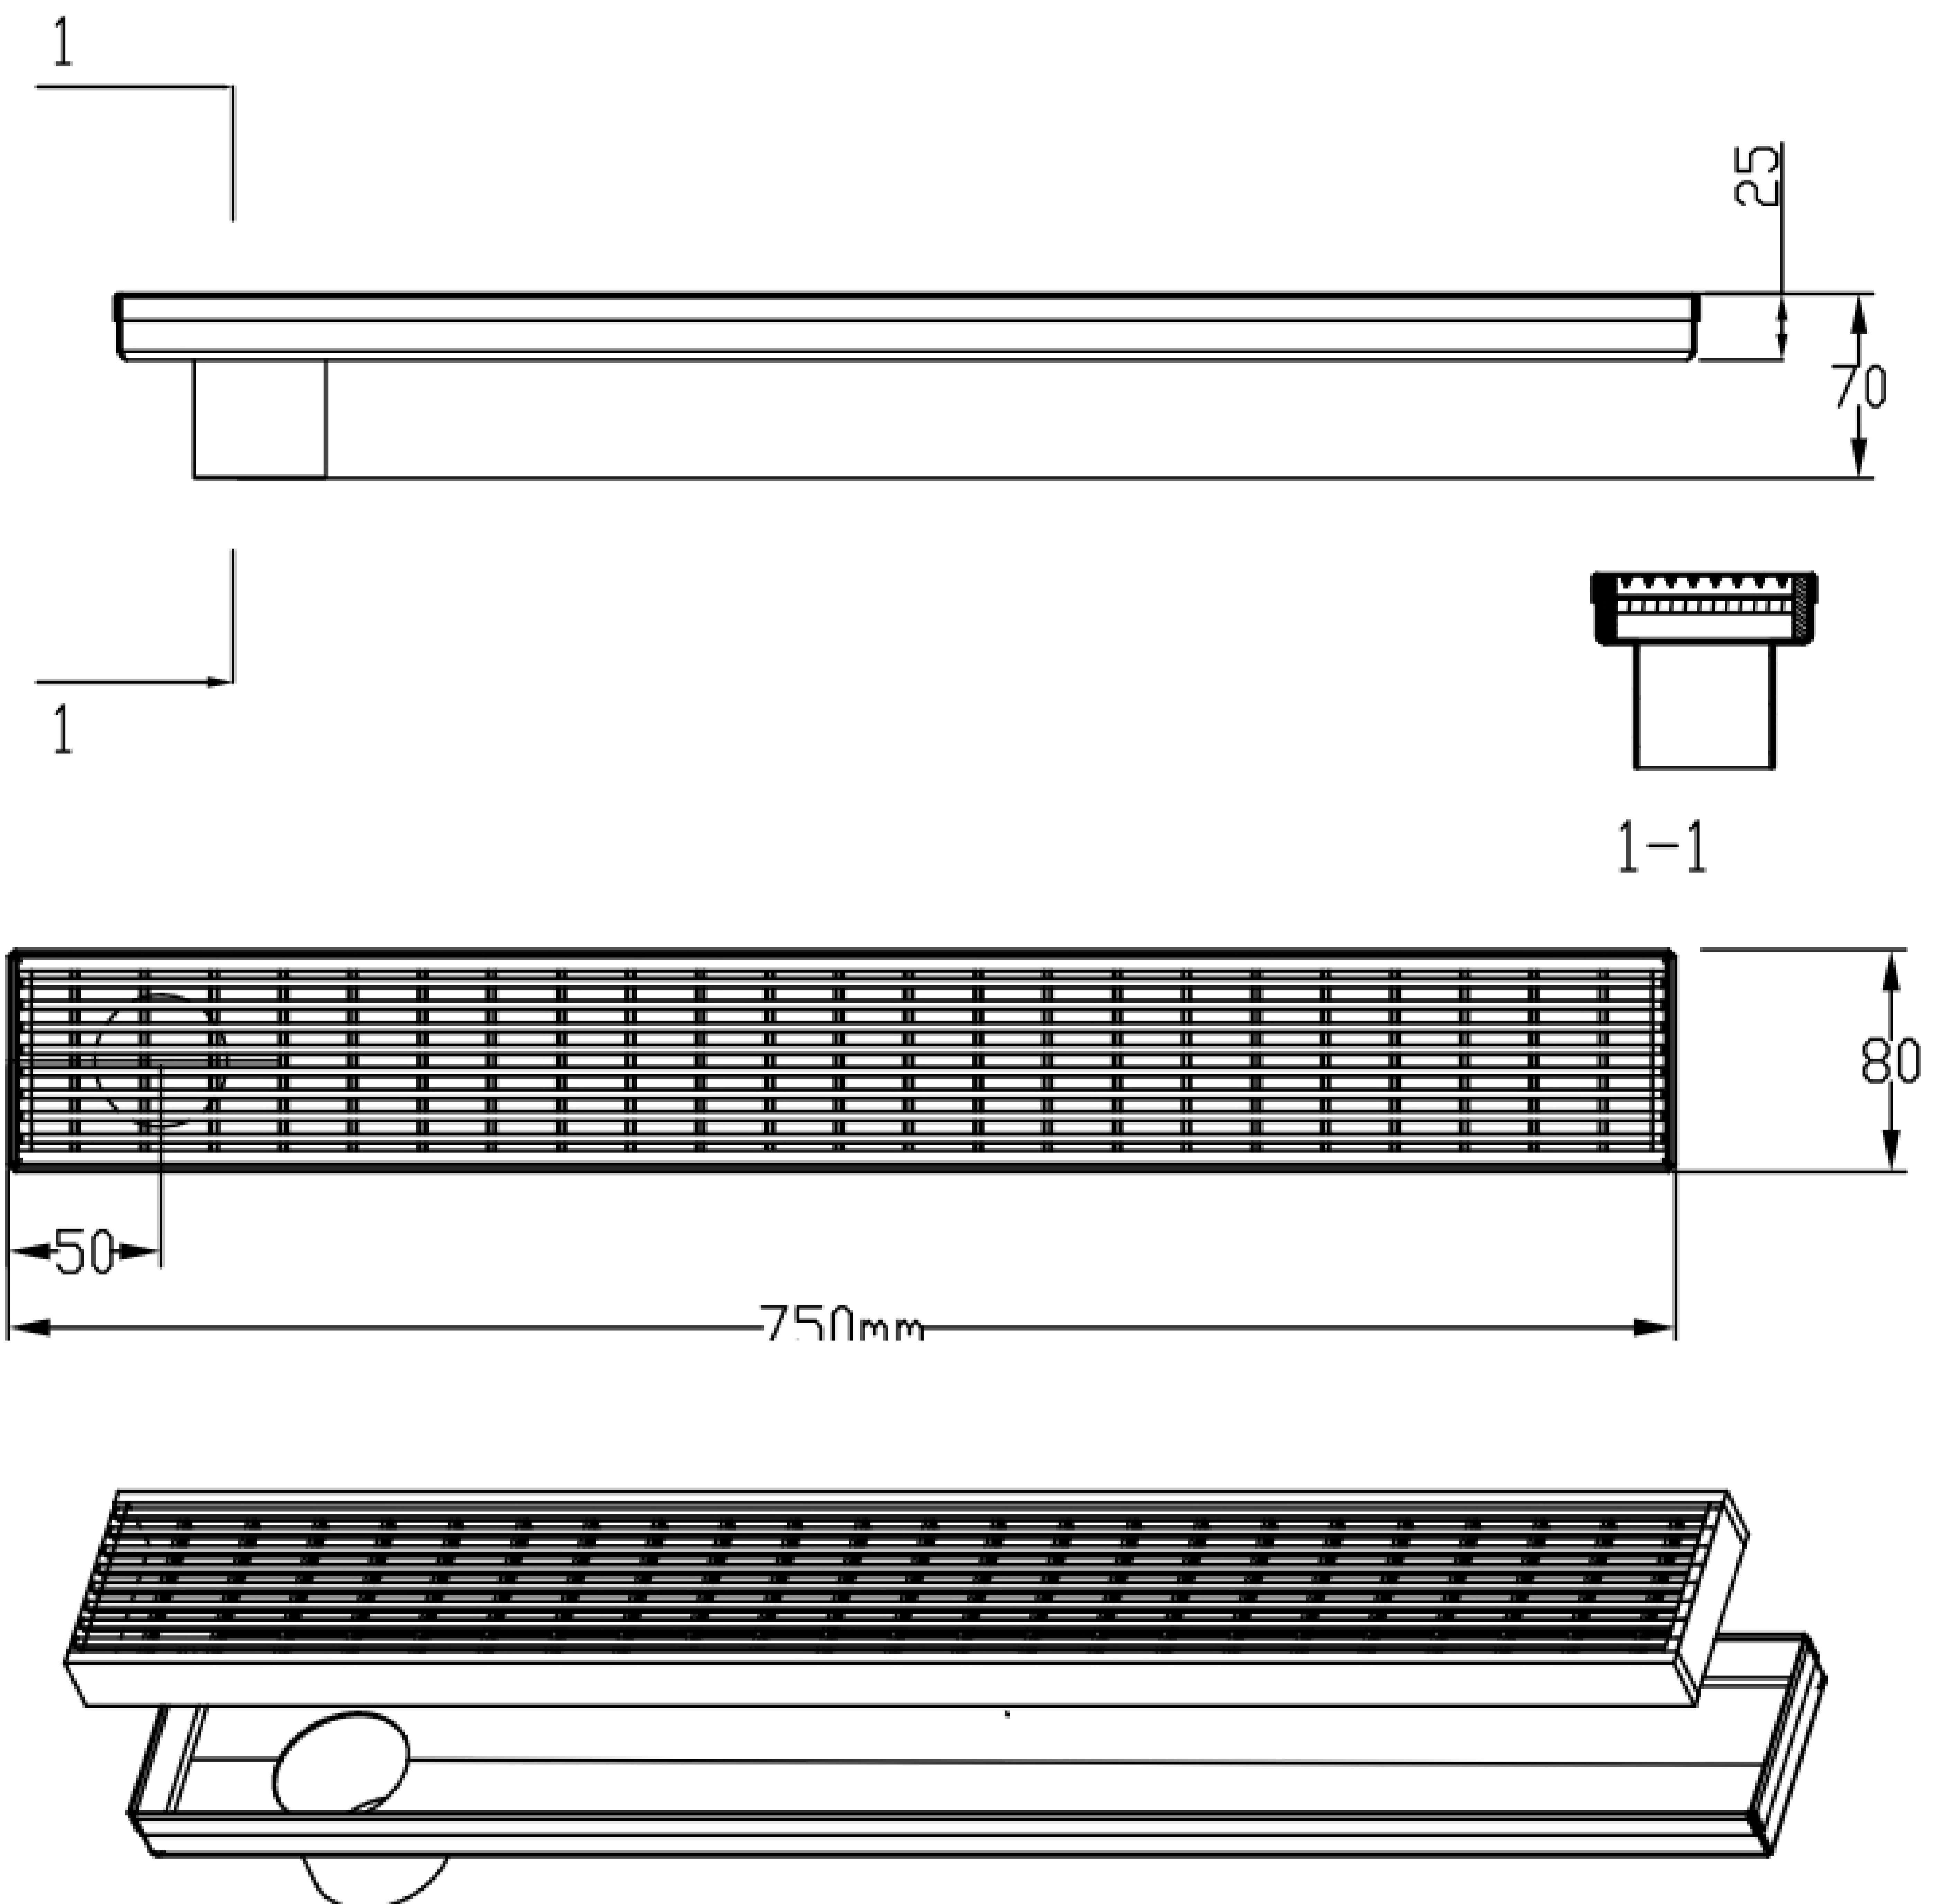

Shower Channel Drainer

Product Code : 1437-750

Technical Drawing

All dimension are in mm